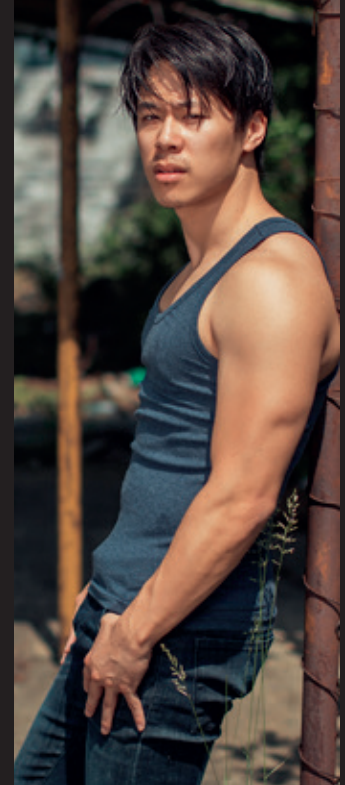

# Cha-Lee Yoon

[chayoon@reeldealaction.com](mailto:chayoon@reeldealaction.com)  
mobile: +49 176 200 830 32

birthplace	Osnabrück
nationality	German
street	Liebenwalder Str. 34 a
postal code	13347 Berlin
country	Germany

height	171 cm
weight	70 kg
dress size	44
shirt	S/M
pants	31/32
shoe	41
chest	99 cm
waist	89 cm
hips	69 cm