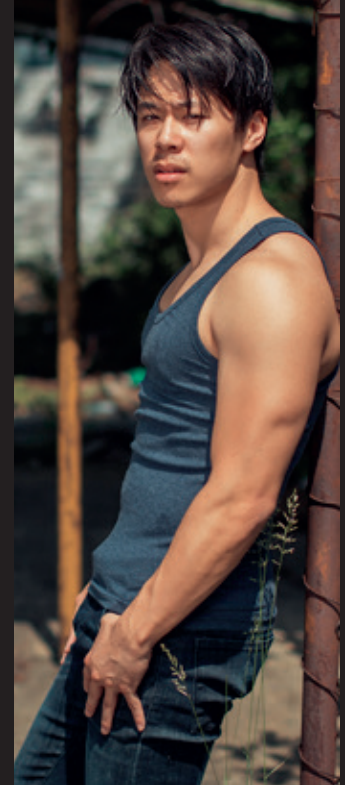

Cha-Lee Yoon

chayoon@reeldealaction.com
mobile: +49 176 200 830 32

birthplace	Osnabrück
nationality	German
street	Liebenwalder Str. 34 a
postal code	13347 Berlin
country	Germany

height	171 cm
weight	70 kg
dress size	44
shirt	S/M
pants	31/32
shoe	41
chest	99 cm
waist	89 cm
hips	69 cm