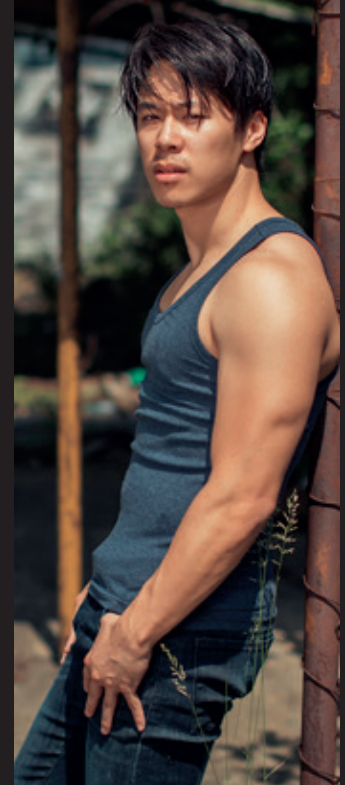

Cha-Lee Yoon

chayoon@reeldealaction.com
mobile: +49 176 200 830 32

birthplace | Osnabrück
nationality | German
street | Liebenwalder Str. 34 a
postal code | 13347 Berlin
country | Germany

height	171 cm
weight	70 kg
dress size	44
shirt	S/M
pants	31/32
shoe	41
chest	99 cm
waist	89 cm
hips	69 cm